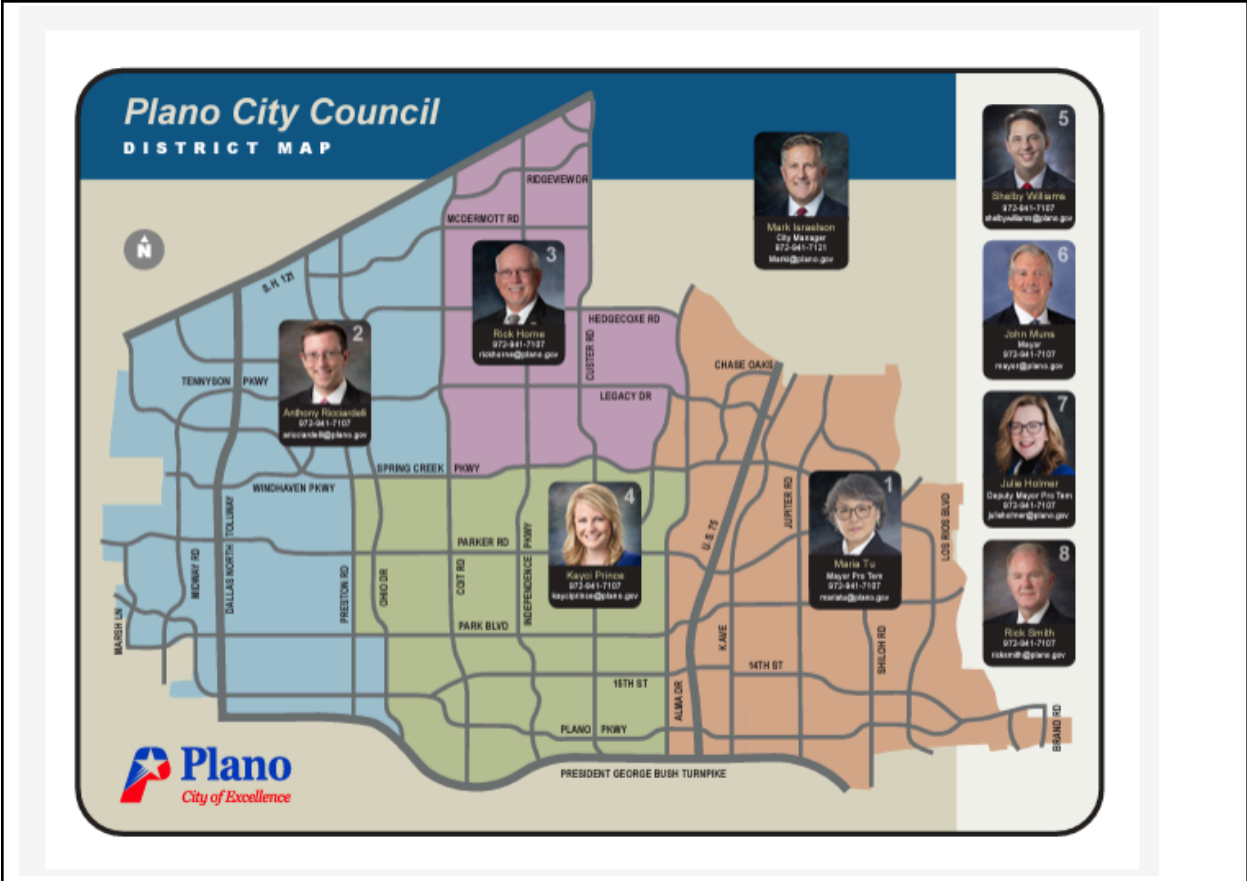

Voting Precincts- we are in Precinct 28

<https://www.collincountytx.gov/Government/Commissioners-Court/precincts>